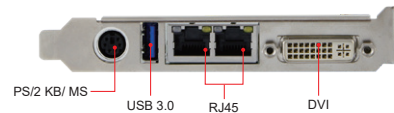

### Features

- 7th/6th Gen Intel® Xeon® E3 /Core™ i7/i5/i3 / Pentium® QC/DC Processor, up to 4.0 GHz
- 2x DDR4- 2133 DIMM, Max. 32GB, ECC compatible
- Intel® processor integrated graphics, supports DVI-I, CRT, DVI-D
- 2x Intel® PCI-E Gigabit LAN
- 3x USB 3.0, 2x USB 2.0, 4x COM, 6x SATA III
- 1x Mini PCI-E slot
- Watchdog timer, Digital I/O, iAMT (11.0)

### Specifications

CPU Socket	LGA1151
CPU	7th/6th Gen Intel® DT Xeon® E3 & Core™ i7/i5/i3 / Pentium®/ Celeron® QC/DC processors
PCH	IB990AF-C236: Intel® C236 PCH IB990AF: Intel® Q170 PCH
Memory Types	2x DDR4-2133 DIMM, Max 32GB (ECC compatible)
BIOS	AMI
Watchdog Timer	256 levels
H/W Monitor	Yes
Storage Device Interface	N/A
Expansion Slots	4x PCI, 4x PCI-E (x1) or 1x PCI-E (x4) 1x PCI-E (x16) from backplane
Mini Type Slots	1x Mini PCI-E
Graphics Controller	7th/6th Gen Intel® Core™ DT Xeon® E3 & Core™ i7/i5/i3/ Pentium®/ Celeron® integrated graphics
Video Output	Supports DVI-I, VGA, DVI-D
Ethernet	Intel® I219LM Gigabit LAN PHY Intel® I211AT PCI-E Gigabit LAN (as 2nd LAN)
I/O Chip	Fintek F81846AD-I 1x RS232/422/485 (jumperless selection) 3x RS232, 1x LPT
USB 2.0	2x USB 2.0 (Type-A) 1x USB 2.0 via Mini PCI-E
USB 3.0	3x USB 3.0 on board
Serial ATA	6x SATA III
Audio	Intel® C236 PCH built-in HD audio controller + Realtek ALC888S codec
TPM	TPM (1.2) (IB990VF)
Others	Digital I/O(4-in/4-out), RAID, iAMT (11.0), TPM (1.2)(IB990AF only)
Dimensions (L x W)	338mm x 126mm (13.31" x 4.96")
Max. Power Requirement	Intel® Xeon® processor E3-1225 v5 w/ 2x DDR4-2133 4GB +12V: 5.67A; +5V: 1.88A; +5VSB: 0.09A; +3.3V: 0.08A
Operating Temperature	0°C ~ 60°C(32°F ~ 140°F)
Storage Temperature	-20°C ~ 80°C(-4°F ~ 140°F)
Relative Humidity	90%(non-condensing @60°C)

### Ordering Information

IB990AFS-C236	LGA1151 C236 PICMG 1.3 Full-Size CPU Card w/ DVI-I, VGA, DVI-D, dual Gigabit LAN, iAMT (11.0), 6x SATA III
IB990AFS	LGA1151 Q170 PICMG 1.3 Full-Size CPU Card w/ DVI-I, VGA, DVI-D, dual Gigabit LAN, iAMT (11.0), 4x SATA III